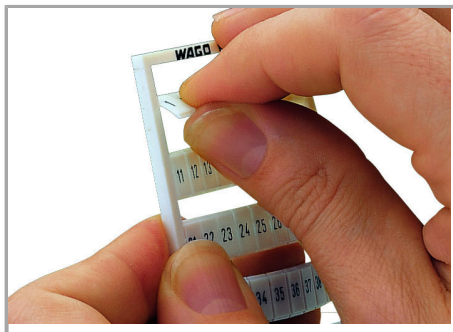

Fire load

0,257 MJ

Commercial data

Product Group	2 (Terminal Block Accessories)
Packaging type	BOX
Country of origin	DE
GTIN	4017332623575
Customs tariff number	49119900000

Counterpart

Installation Notes

Application

Separating a strip from the WMB marker card.