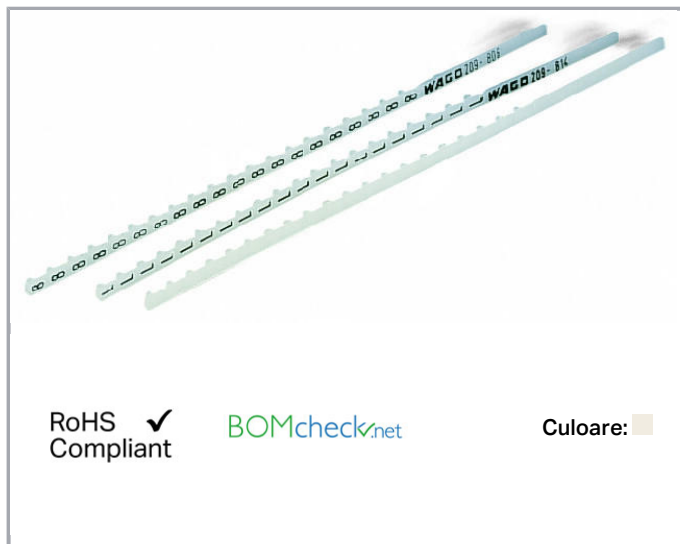

Fișă tehnică | Număr articol: 209-801

Marker tags; MARKED; 1; not stretchable; Horizontal marking; snap-on type; white

www.wago.com/209-801

Date

Technical Data

Marking	1
Marking (number)	20
Marking direction	Horizontal marking
Marking color	black
Marking type	Digits

Material Data

Color	white
Weight	0,3 g
Fire load	0,01 MJ

Commercial data

Product Group	2 (Terminal Block Accessories)
Packaging type	BOX
Country of origin	DE
GTIN	4017332276351
Customs tariff number	491 19900000