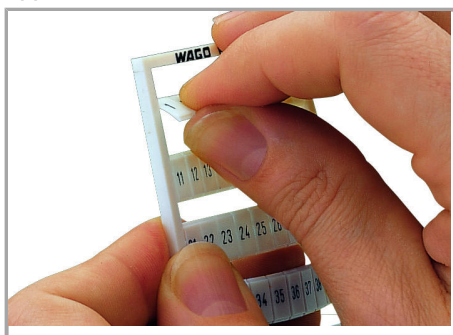

Fișă tehnică | Număr articol: 793-4522

WMB marking card; as card; MARKED; 9 / 10 (50 each); stretchable 4 - 4.2 mm; Horizontal marking; snap-on type; white

www.wago.com/793-4522

Date

Technical Data

Marking	9 / 10
Marking (number)	50
Marking direction	Horizontal marking
Marking color	black
Marking type	Digits
Darstellung des Aufdrucks	same numbers per strip
Pre-assembly	10 strips with 10 markers per card

Geometrical Data

Marker/Strip width	4 ... 4.2 mm
Marker width	4 mm

Material Data

Color	white
-------	-------

Supus modificărilor.

WAGO Kontakttechnik GmbH & Co. KG
/Representative Office Romania
Sos. Pipera-Tunari nr. 1/1
building 1, 2nd floor | 077190 Voluntari, Ilfov
Tel.: +40-(0)31 421 85 68 | Email: info-RO@wago.com

Counterpart

Installation Notes

Application

Separating a strip from the WMB marker card.

Stretching a WMB marker strip.

Separating an individual marker from the WMB marker strip – for larger terminal blocks.