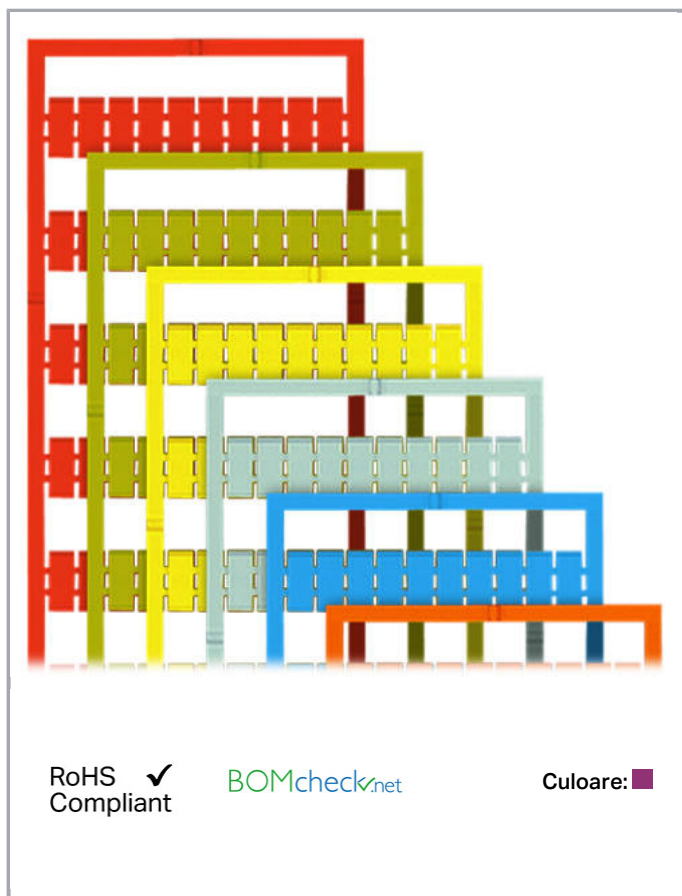

Fișă tehnică | Număr articol: 793-5501/000-024

WMB marking card; as card; for terminal block width 5 - 17.5 mm;  
stretchable 5 - 5.2 mm; plain; snap-on type; violet

[www.wago.com/793-5501/000-024](http://www.wago.com/793-5501/000-024)