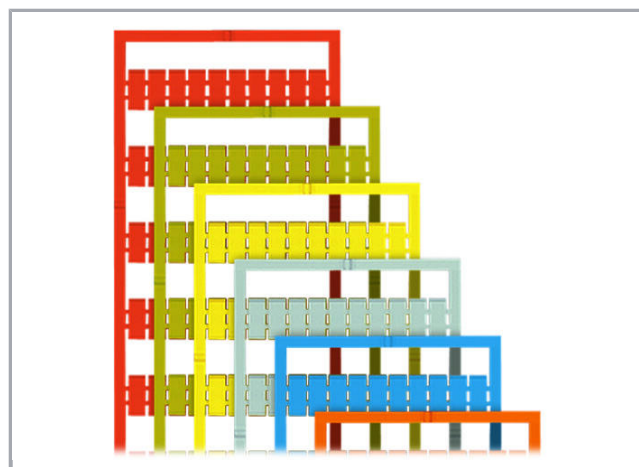

Fișă tehnică | Număr articol: 793-5501/000-024

WMB marking card; as card; for terminal block width 5 - 17.5 mm;  
stretchable 5 - 5.2 mm; plain; snap-on type; violet

[www.wago.com/793-5501/000-024](http://www.wago.com/793-5501/000-024)

### Geometrical Data

Marker/Strip width	5 ... 5,2 mm
Marker width	5 mm