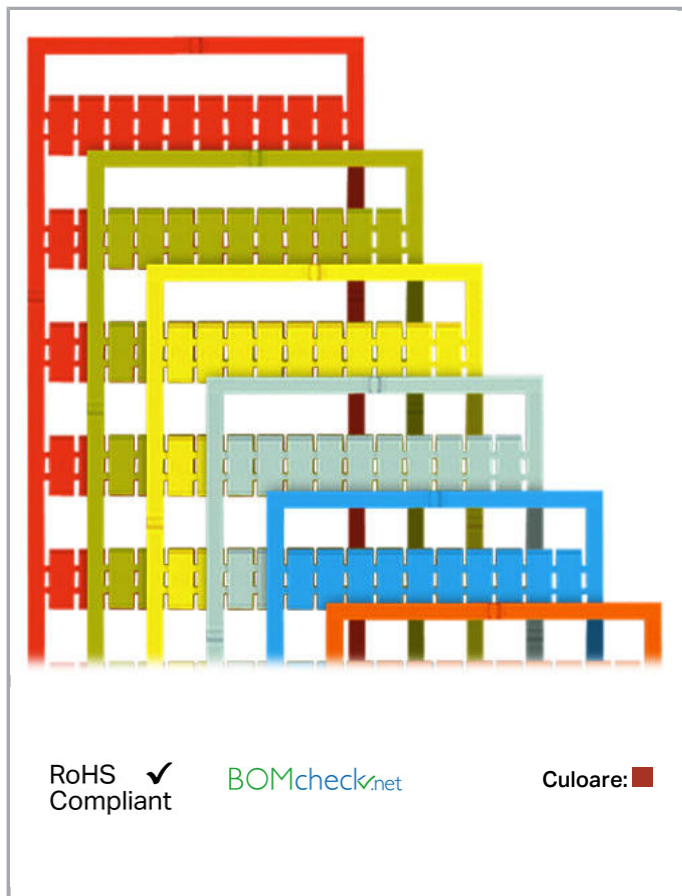

## Fișă tehnică | Număr articol: 793-506/000-005

WMB marking card; as card; MARKED; 41 ... 50 (10x); not stretchable;

Horizontal marking; snap-on type; red

[www.wago.com/793-506/000-005](http://www.wago.com/793-506/000-005)

#### Technical Data

Marking	41 ... 50
Marking (number)	10
Marking direction	Horizontal marking
Marking color	black
Marking type	Digits
Darstellung des Aufdrucks	consecutive numbers per strip
Pre-assembly	10 strips with 10 markers per card

## Geometrical Data

Marker/Strip width	5 mm
Marker width	5 mm