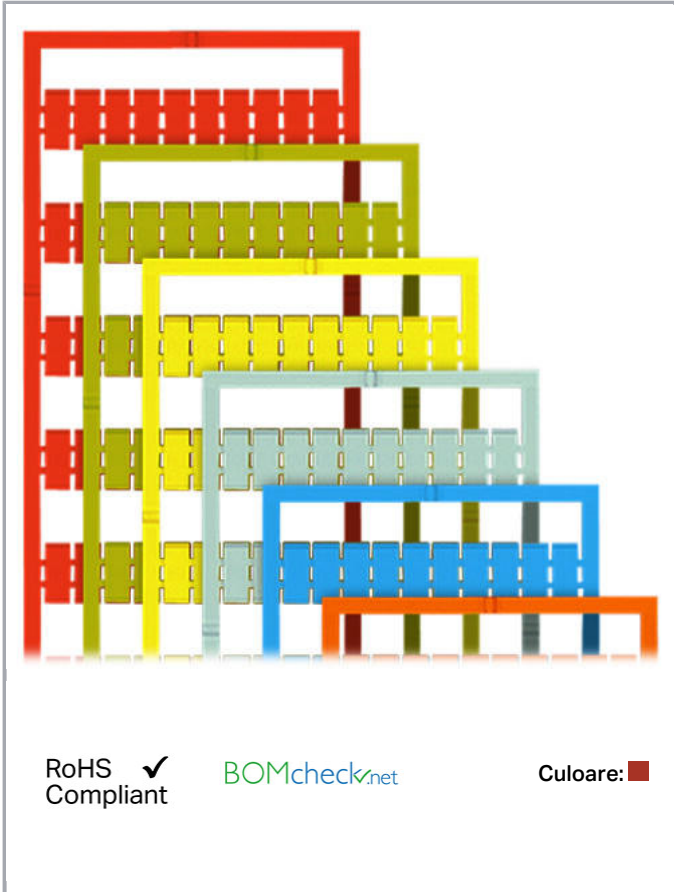

## Fișă tehnică | Număr articol: 793-503/000-005

WMB marking card; as card; MARKED; 11 ... 20 (10x); not stretchable;  
Horizontal marking; snap-on type; red

[www.wago.com/793-503/000-005](http://www.wago.com/793-503/000-005)

#### Technical Data

Marking	11 ... 20
Marking (number)	10
Marking direction	Horizontal marking
Marking color	black
Marking type	Digits
Darstellung des Aufdrucks	consecutive numbers per strip
Pre-assembly	10 strips with 10 markers per card

## Geometrical Data

Marker/Strip width	5 mm
Marker width	5 mm