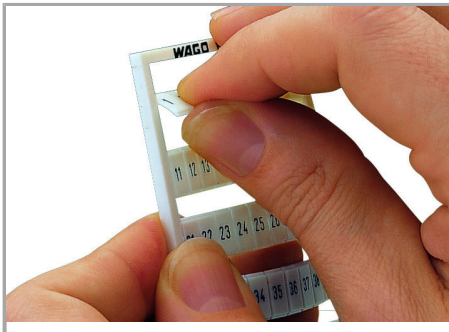

Fișă tehnică | Număr articol: 793-538

WMB marking card; as card; MARKED; 41 / 42 (50 each); not stretchable;
Horizontal marking; snap-on type; white

www.wago.com/793-538

Date

Technical Data

Marking	41 / 42
Marking (number)	50
Marking direction	Horizontal marking
Marking color	black
Marking type	Digits
Darstellung des Aufdrucks	same numbers per strip
Pre-assembly	10 strips with 10 markers per card

Geometrical Data

Marker/Strip width	5 mm
Marker width	5 mm

Material Data

Color	white
Weight	8,5 g

Supus modificărilor.

WAGO Kontakttechnik GmbH & Co. KG
/Representative Office Romania
Sos. Pipera-Tunari nr. 1/1
building 1, 2nd floor | 077190 Voluntari, Ilfov
Tel.: +40-(0)31 421 85 68 | Email: info-RO@wago.com

Counterpart

Installation Notes

Application

Separating a strip from the WMB marker card.

Stretching a WMB marker strip.

Separating an individual marker from the WMB marker strip – for larger terminal blocks.