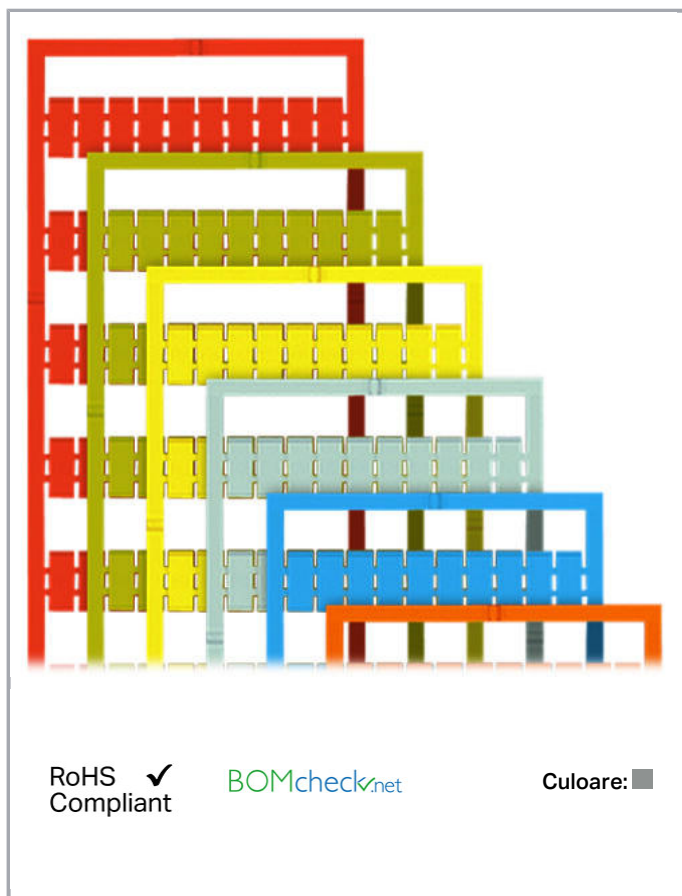

Fișă tehnică | Număr articol: 793-566/000-007

WMB marking card; as card; MARKED; 1 ... 50 (2x); not stretchable; Horizontal marking; snap-on type; gray

www.wago.com/793-566/000-007

Date

Technical Data

Marking	1 ... 50
Marking (number)	2
Marking direction	Horizontal marking
Marking color	black
Marking type	Digits
Darstellung des Aufdrucks	consecutive numbers per strip
Pre-assembly	10 strips with 10 markers per card

Aveți întrebări despre produsele noastre?
Vă stăm la dispoziție pentru preluarea apelului la +40 (0) 31 421 85 68.

Geometrical Data

Marker/Strip width	5 mm
Marker width	5 mm

Material Data

Color	gray
Weight	9 g
Fire load	0,27 MJ

Stretching a WMB marker strip.

Separating an individual marker from the WMB marker strip – for larger terminal blocks.

Marking

Supus modificărilor.

Snapping a WMB marker strip into the marker slot of the double marker carrier.