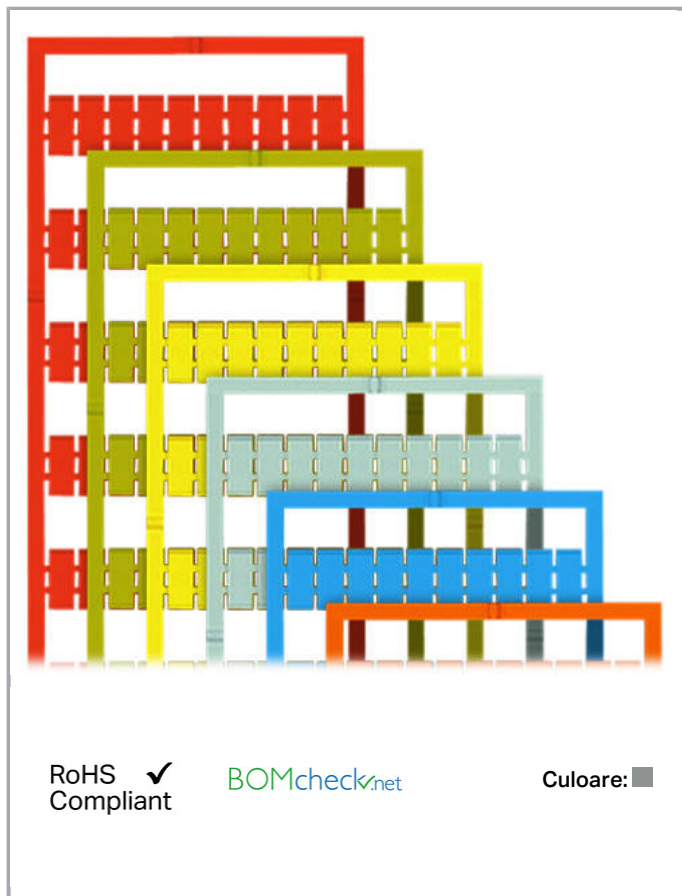

## Fișă tehnică | Număr articol: 793-507/000-007

WMB marking card; as card; MARKED; 51 ... 100 (2x); not stretchable;

Horizontal marking; snap-on type; gray

[www.wago.com/793-507/000-007](http://www.wago.com/793-507/000-007)

#### Technical Data

Marking	51 ... 100
Marking (number)	2
Marking direction	Horizontal marking
Marking color	black
Marking type	Digits
Darstellung des Aufdrucks	consecutive numbers per strip
Pre-assembly	10 strips with 10 markers per card

## Geometrical Data

Marker/Strip width	5 mm
Marker width	5 mm