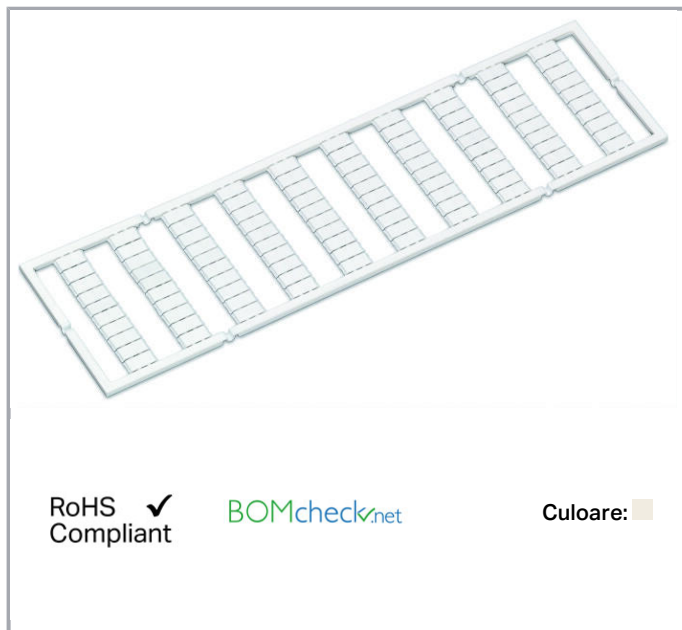

## Fișă tehnică | Număr articol: 793-466

WMB marking card; as card; MARKED; F6 (100x); not stretchable; Horizontal marking; snap-on type; white

[www.wago.com/793-466](http://www.wago.com/793-466)

#### Technical Data

Marking	F6
Marking (number)	100
Marking direction	Horizontal marking
Marking color	black
Marking type	Symbol
Darstellung des Aufdrucks	same symbols per strip
Pre-assembly	10 strips with 10 markers per card