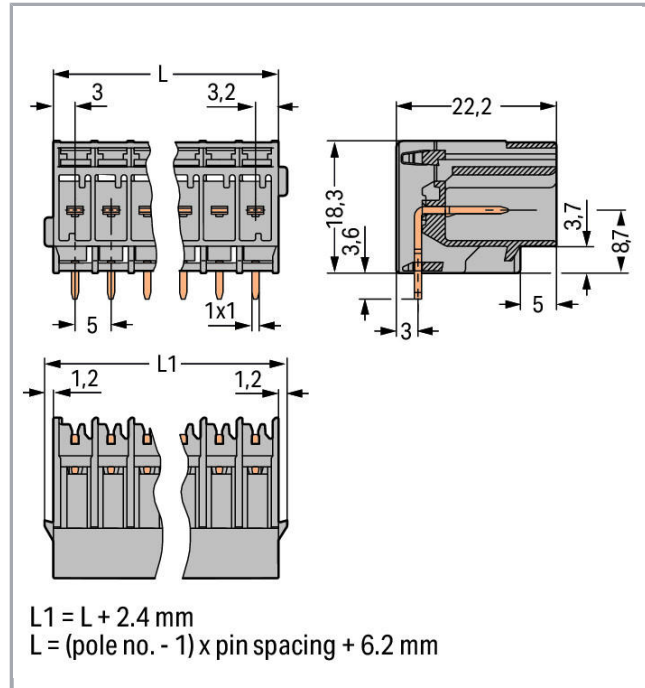

## Fișă tehnică | Număr articol: 769-674

THT male header; 1.0 x 1.0 mm solder pin; angled; Pin spacing 5 mm; 14-pole; gray

[www.wago.com/769-674](http://www.wago.com/769-674)

RoHS  Compliant

BOMcheck.net

Culoare: ■