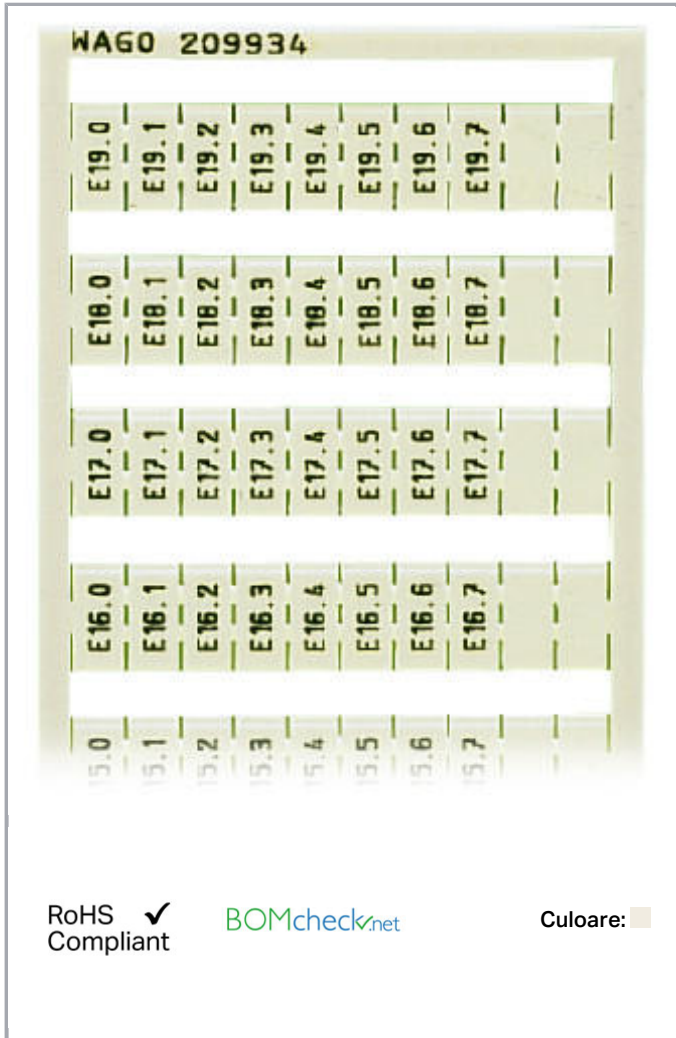

Fișă tehnică | Număr articol: 209-934

WSB marking card; as card; MARKED; E200.0, E200.1, ..., E209.6, E209.7 (1 each); not stretchable; Vertical marking; snap-on type; white

www.wago.com/209-934

Date

Technical Data

Marking	E10.0, E10.1, ..., E19.6, E19.7
Marking (number)	1
Marking direction	Vertical marking
Marking color	black
Marking type	Symbol

Supus modificărilor.

WAGO Kontakttechnik GmbH & Co. KG
/Representative Office Romania
Sos. Pipera-Tunari nr. 1/1
building 1, 2nd floor | 077190 Voluntari, Ilfov
Tel.: +40-(0)31 421 85 68 | Email: info-RO@wago.com

Aveți întrebări despre produsele noastre?
Vă stăm la dispoziție pentru preluarea apelului la +40 (0) 31 421 85 68.

Darstellung des Aufdrucks	consecutive symbols per strip
Pre-assembly	10 strips with 10 markers per card

Geometrical Data

Marker/Strip width	5 mm
Marker width	5 mm

Material Data

Color	white
Weight	7,8 g
Fire load	0,234 MJ

Commercial data

Product Group	2 (Terminal Block Accessories)
Packaging type	BOX
Country of origin	DE
GTIN	4017332101431
Customs tariff number	4911990000