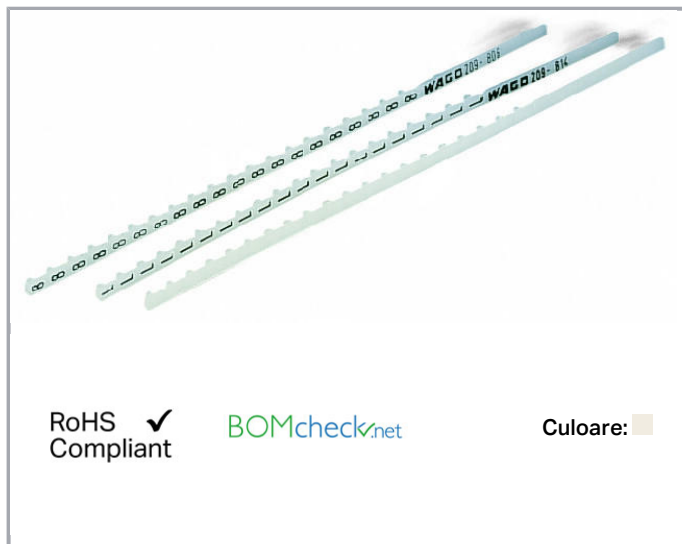

Fișă tehnică | Număr articol: 209-802

Marker tags; MARKED; 2; not stretchable; Horizontal marking; snap-on type; white

www.wago.com/209-802

Date

Technical Data

Marking	2
Marking (number)	20
Marking direction	Horizontal marking
Marking color	black
Marking type	Digits

Material Data

Color	white
Weight	0,3 g
Fire load	0,01 MJ

Commercial data

Product Group	2 (Terminal Block Accessories)
Packaging type	BOX
Country of origin	DE
GTIN	4017332276368
Customs tariff number	491 19900000