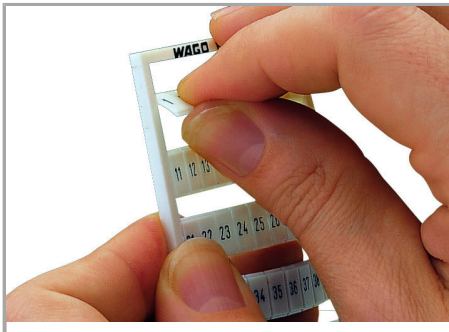

Fișă tehnică | Număr articol: 793-682

WMB marking card; as card; MARKED; S (100x); not stretchable; Vertical marking; snap-on type; white

www.wago.com/793-682

Date

Technical Data

Marking	S
Marking (number)	100
Marking direction	Vertical marking
Marking color	black
Marking type	Symbol
Darstellung des Aufdrucks	same symbols per strip
Pre-assembly	10 strips with 10 markers per card

Geometrical Data

Marker/Strip width	5 mm
Marker width	5 mm

Material Data

Color	white
Weight	8,5 g

Supus modificărilor.

WAGO Kontakttechnik GmbH & Co. KG
/Representative Office Romania
Sos. Pipera-Tunari nr. 1/1
building 1, 2nd floor | 077190 Voluntari, Ilfov
Tel.: +40-(0)31 421 85 68 | Email: info-RO@wago.com

Counterpart

Installation Notes

Application

Separating a strip from the WMB marker card.

Stretching a WMB marker strip.

Separating an individual marker from the WMB marker strip – for larger terminal blocks.