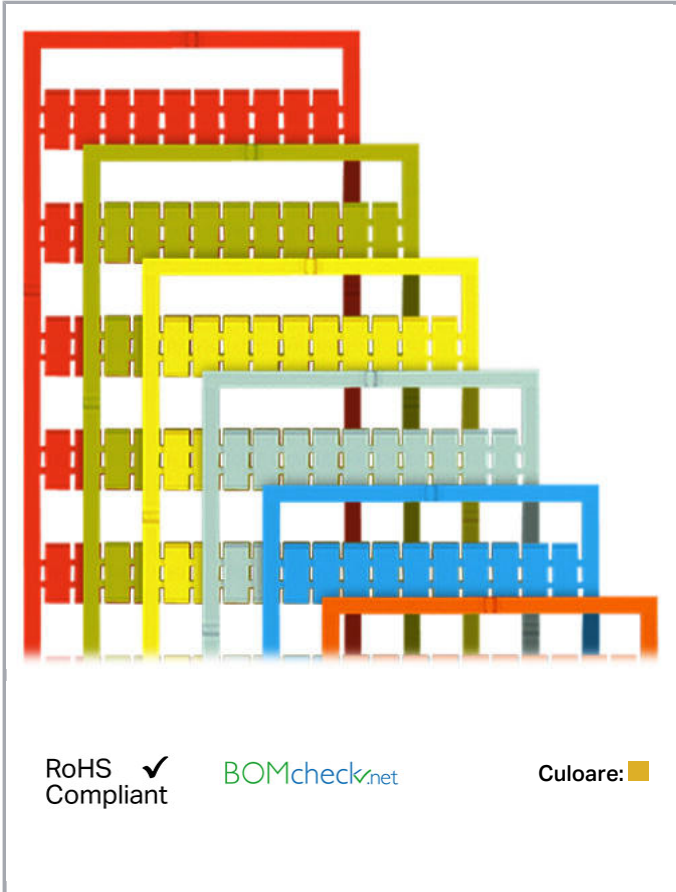

Fișă tehnică | Număr articol: 793-4603/000-002

WMB marking card; as card; MARKED; 11 ... 20 (10x); stretchable 4 - 4.2 mm;

Vertical marking; snap-on type; yellow

www.wago.com/793-4603/000-002

Date

Technical Data

Marking	11 ... 20
Marking (number)	10
Marking direction	Vertical marking
Marking color	black
Marking type	Digits
Darstellung des Aufdrucks	consecutive numbers per strip
Pre-assembly	10 strips with 10 markers per card

Aveți întrebări despre produsele noastre?
Vă stăm la dispoziție pentru preluarea apelului la +40 (0) 31 421 85 68.

Geometrical Data

Marker/Strip width	4 ... 4.2 mm
Marker width	4 mm

Material Data

Color	yellow
Weight	7,3 g
Fire load	0,219 MJ

Separating an individual marker from the WMB marker strip – for larger terminal blocks.

Marking

Supus modificărilor.

Snapping a WMB marker strip into the marker slot of the double marker carrier.

Snapping a marking strip into the marker slot.