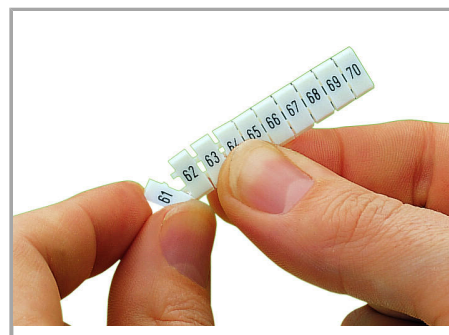

Fișă tehnică | Număr articol: 793-4614

WMB marking card; as card; MARKED; 601 ... 700 (1x); stretchable 4 - 4.2 mm; Vertical marking; snap-on type; white

www.wago.com/793-4614

Date

Technical Data

Marking	601 ... 700
Marking (number)	1
Marking direction	Vertical marking
Marking color	black
Marking type	Digits
Darstellung des Aufdrucks	consecutive numbers per strip
Pre-assembly	10 strips with 10 markers per card

Counterpart

Installation Notes

Application

Separating a strip from the WMB marker card.

Stretching a WMB marker strip.

Separating an individual marker from the WMB marker strip – for larger terminal blocks.