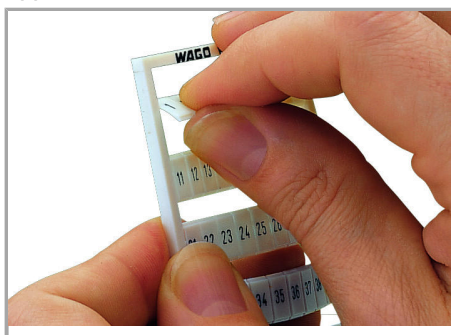

Fișă tehnică | Număr articol: 793-4614

WMB marking card; as card; MARKED; 601 ... 700 (1x); stretchable 4 - 4.2 mm; Vertical marking; snap-on type; white

www.wago.com/793-4614

Date

Technical Data

Marking	601 ... 700
Marking (number)	1
Marking direction	Vertical marking
Marking color	black
Marking type	Digits
Darstellung des Aufdrucks	consecutive numbers per strip
Pre-assembly	10 strips with 10 markers per card

Geometrical Data

Marker/Strip width	4 ... 4.2 mm
Marker width	4 mm

Material Data

Color	white
-------	-------

Supus modificărilor.

WAGO Kontakttechnik GmbH & Co. KG
/Representative Office Romania
Sos. Pipera-Tunari nr. 1/1
building 1, 2nd floor | 077190 Voluntari, Ilfov
Tel.: +40-(0)31 421 85 68 | Email: info-RO@wago.com

Counterpart

Installation Notes

Application

Separating a strip from the WMB marker card.

Stretching a WMB marker strip.

Separating an individual marker from the WMB marker strip – for larger terminal blocks.