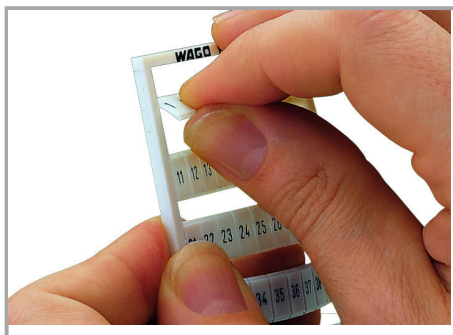

Fire load 0,196 MJ

Commercial data

Product Group	2 (Terminal Block Accessories)
Packaging type	BOX
Country of origin	DE
GTIN	4045454879501
Customs tariff number	491 19900000

Counterpart

Installation Notes

Application

Separating a strip from the WMB marker card.