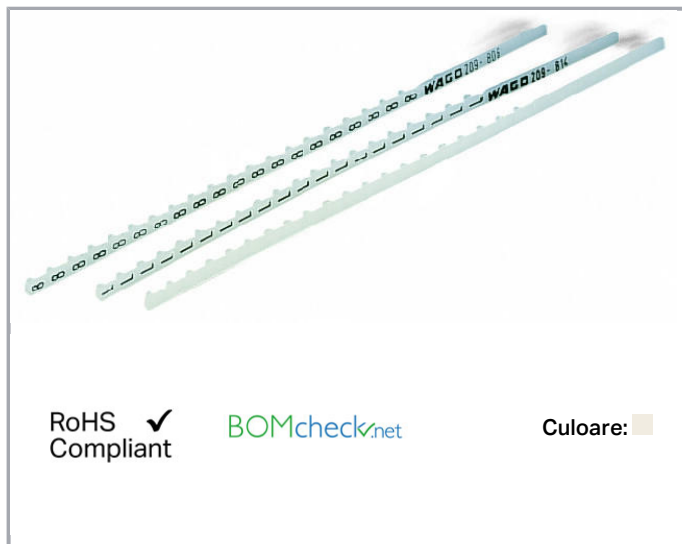

Fișă tehnică | Număr articol: 209-807

Marker tags; MARKED; 7; not stretchable; Horizontal marking; snap-on type; white

www.wago.com/209-807

Date

Technical Data

Marking	7
Marking (number)	20
Marking direction	Horizontal marking
Marking color	black
Marking type	Digits

Material Data

Color	white
Weight	0,3 g
Fire load	0,01 MJ

Commercial data

Product Group	2 (Terminal Block Accessories)
Packaging type	BOX
Country of origin	DE
GTIN	4017332276429
Customs tariff number	491 19900000