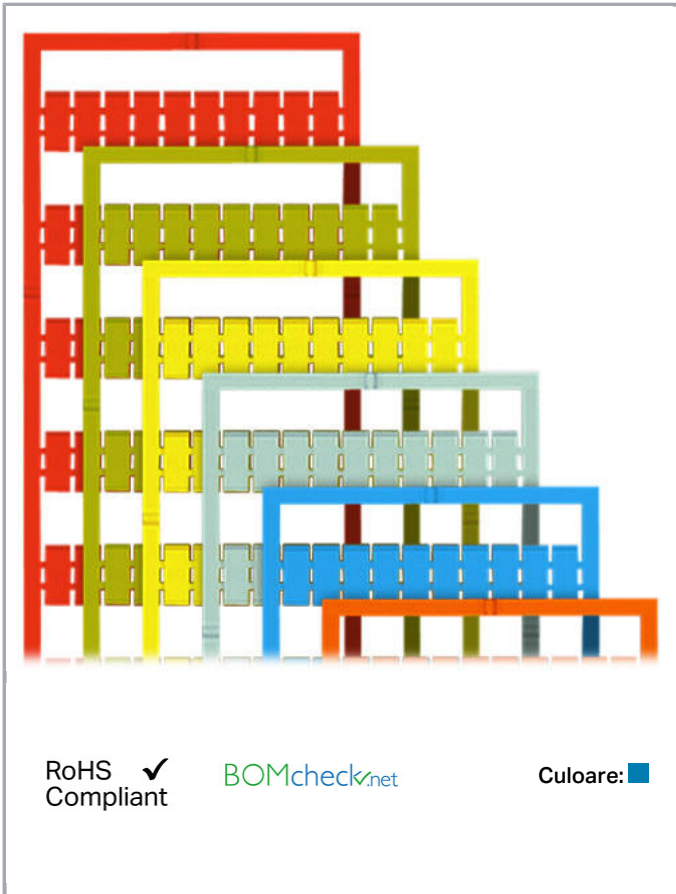

## Fișă tehnică | Număr articol: 794-601/000-006

WMB marking card; as card; MARKED; 51 ... 60 (10x); stretchable 5 - 5.2 mm;

Vertical marking; snap-on type; blue

[www.wago.com/794-601/000-006](http://www.wago.com/794-601/000-006)

#### Technical Data

Marking	51 ... 60
Marking (number)	10
Marking direction	Vertical marking
Marking color	black
Marking type	Digits
Darstellung des Aufdrucks	consecutive numbers per strip
Pre-assembly	10 strips with 10 markers per card

## Geometrical Data

Marker/Strip width	5 mm
Marker width	5 mm