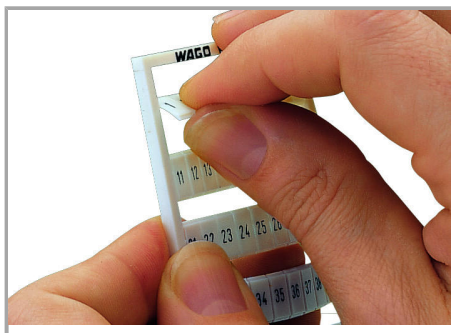

Geometrical Data

Marker/Strip width	5 ... 5.2 mm
Marker width	5 mm

Material Data

Color	green
Weight	8,8 g
Fire load	0,264 MJ

Commercial data

Packaging type	BOX
Country of origin	DE
GTIN	4044918923699
Customs tariff number	491 19900000

Counterpart

Installation Notes

Application

Separating a strip from the WMB marker card.