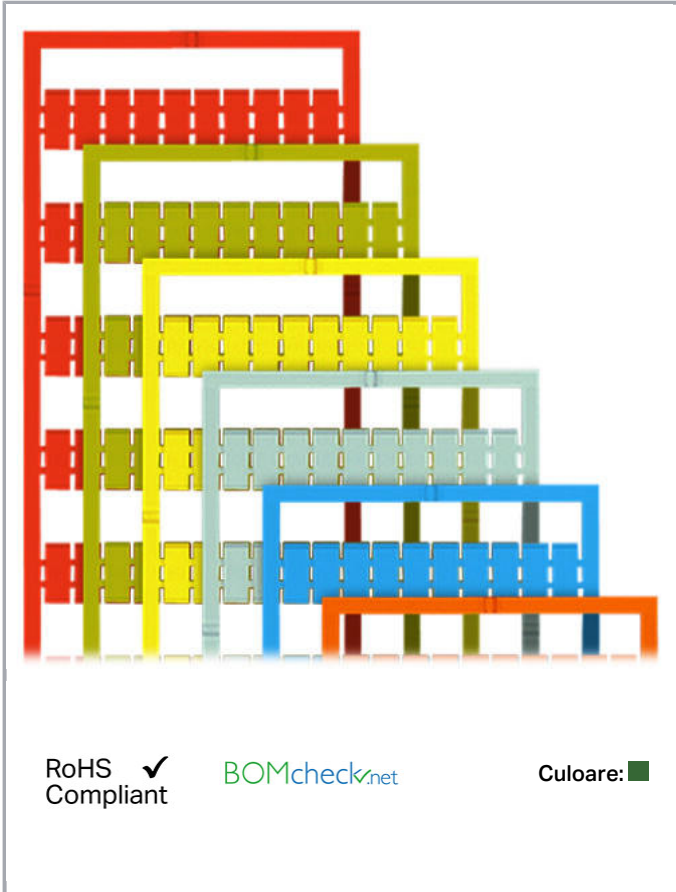

## Fișă tehnică | Număr articol: 793-5566/000-023

WMB marking card; as card; MARKED; 1 ... 50 (2x); stretchable 5 - 5.2 mm;  
Horizontal marking; snap-on type; green

[www.wago.com/793-5566/000-023](http://www.wago.com/793-5566/000-023)

#### Technical Data

|                           |                                    |
|---------------------------|------------------------------------|
| Marking                   | 1 ... 50                           |
| Marking (number)          | 2                                  |
| Marking direction         | Horizontal marking                 |
| Marking color             | black                              |
| Marking type              | Digits                             |
| Darstellung des Aufdrucks | consecutive numbers per strip      |
| Pre-assembly              | 10 strips with 10 markers per card |

## Geometrical Data

|                    |              |
|--------------------|--------------|
| Marker/Strip width | 5 ... 5.2 mm |
| Marker width       | 5 mm         |