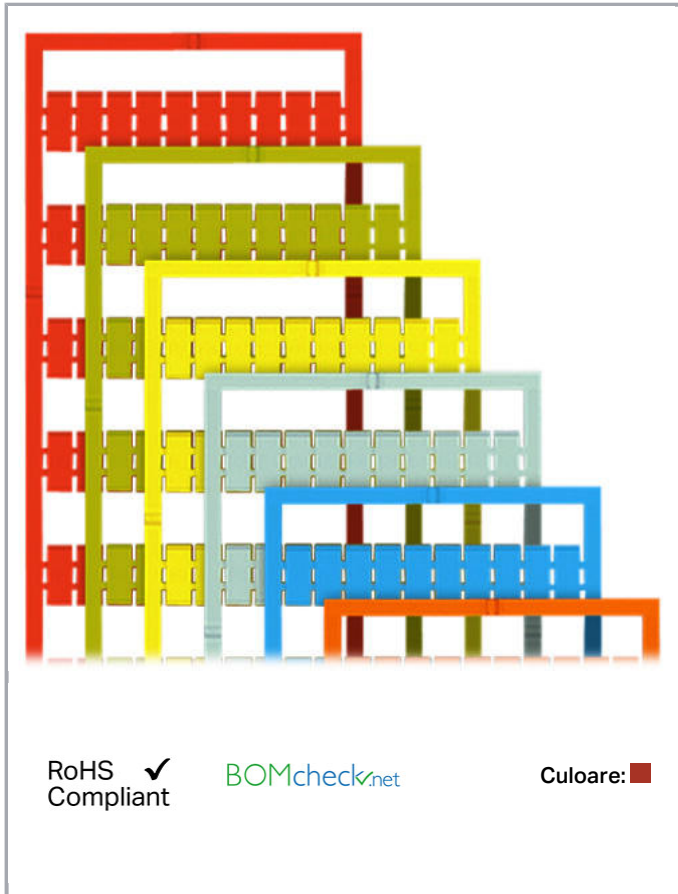

Fișă tehnică | Număr articol: 793-505/000-005

WMB marking card; as card; MARKED; 31 ... 40 (10x); not stretchable;
Horizontal marking; snap-on type; red

www.wago.com/793-505/000-005

Date

Technical Data

Marking	31 ... 40
Marking (number)	10
Marking direction	Horizontal marking
Marking color	black
Marking type	Digits
Darstellung des Aufdrucks	consecutive numbers per strip
Pre-assembly	10 strips with 10 markers per card

Aveți întrebări despre produsele noastre?
Vă stăm la dispoziție pentru preluarea apelului la +40 (0) 31 421 85 68.

Geometrical Data

Marker/Strip width	5 mm
Marker width	5 mm

Material Data

Color	red
Weight	9 g
Fire load	0,27 MJ

Stretching a WMB marker strip.

Separating an individual marker from the WMB marker strip – for larger terminal blocks.

Marking

Supus modificărilor.

Snapping a WMB marker strip into the marker slot of the double marker carrier.