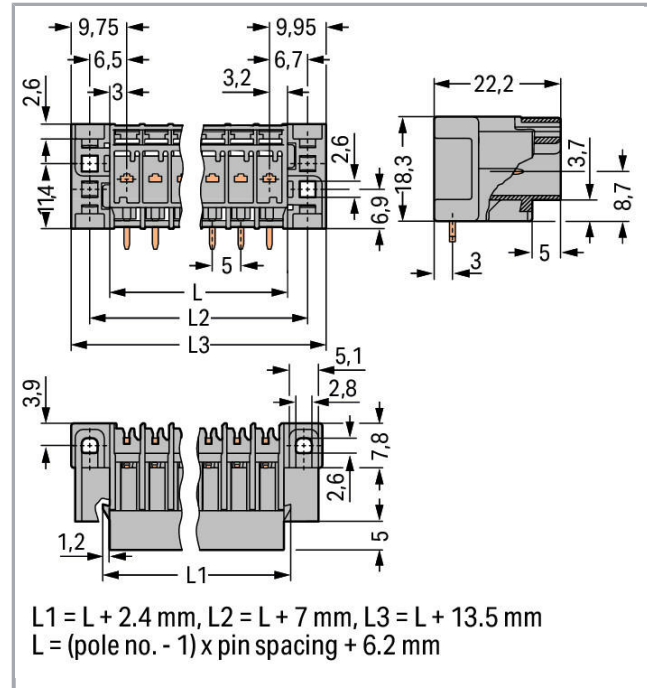

Fișă tehnică | Număr articol: 769-664/004-000

THT male header; 1.0 x 1.0 mm solder pin; angled; Pin spacing 5 mm; 4-pole;
gray

www.wago.com/769-664/004-000

RoHS Compliant

BOMcheck.net

Culoare: ■

Date

Electrical data

Pin spacing	5 mm / 0.197 inch
Width	34,7 mm / 1.366 inch
Height from the surface	18,3 mm / 0.72 inch
Depth	22,2 mm / 0.874 inch

Mechanical data

Mounting type	Mounting flange
---------------	-----------------