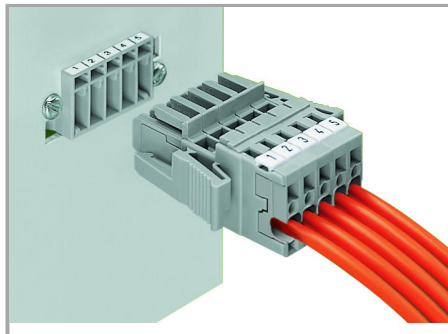

Installation Notes

Assembly

Cutouts for headers with fixing flanges for feedthrough applications and locking levers

Application

Male header with straight or angled solder pins and feedthrough flanges

Male header and 1-conductor female plug with lateral locking levers