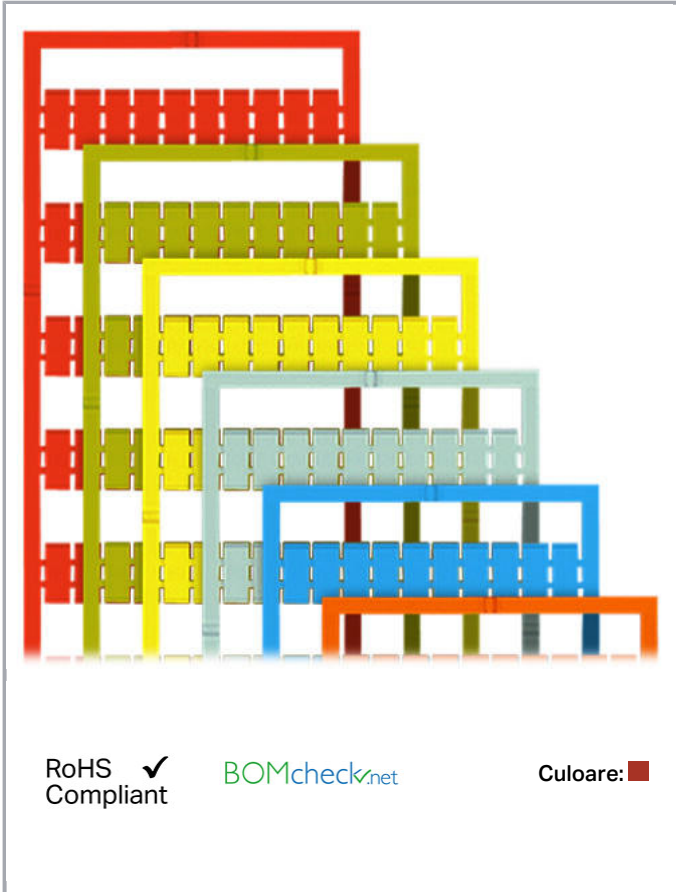

## Fișă tehnică | Număr articol: 793-610/000-005

WMB marking card; as card; MARKED; 201 ... 300 (1x); not stretchable;  
Vertical marking; snap-on type; red

[www.wago.com/793-610/000-005](http://www.wago.com/793-610/000-005)

#### Technical Data

Marking	201 ... 300
Marking (number)	1
Marking direction	Vertical marking
Marking color	black
Marking type	Digits
Darstellung des Aufdrucks	consecutive numbers per strip
Pre-assembly	10 strips with 10 markers per card

## Geometrical Data

Marker/Strip width	5 mm
Marker width	5 mm