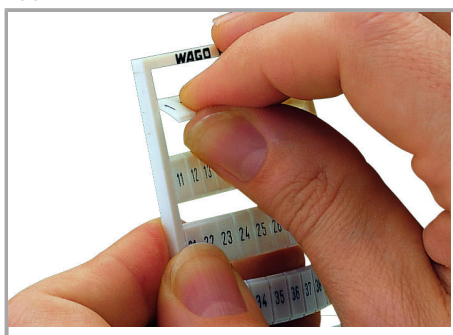

Weight	6,5 g
Fire load	0,196 MJ

Commercial data

Packaging type	BOX
Country of origin	DE
GTIN	4055143252843
Customs tariff number	491 19900000

Counterpart

Installation Notes

Application

Separating a strip from the WMB marker card.