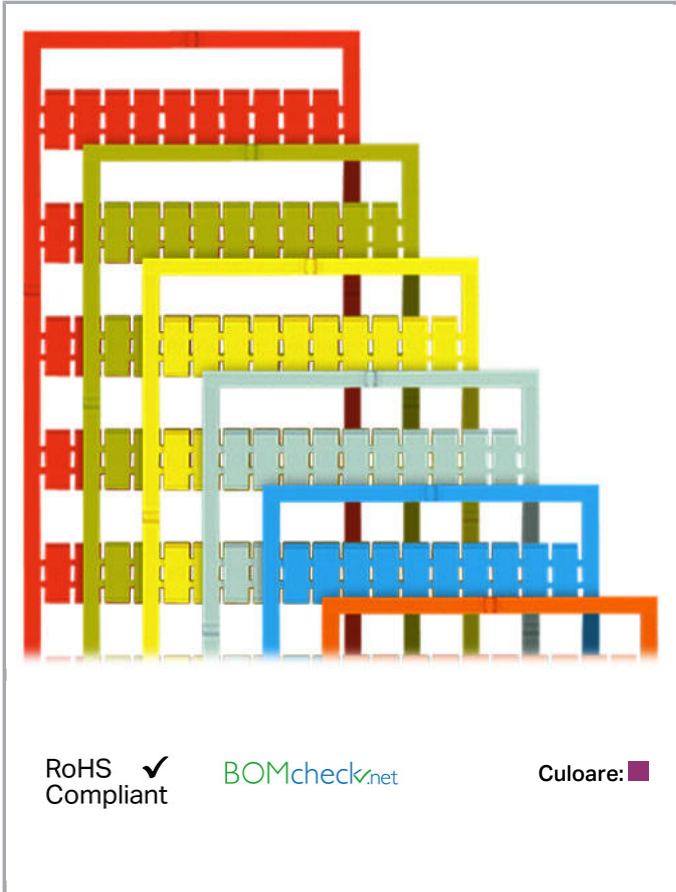

Fișă tehnică | Număr articol: 793-576/000-024

WMB marking card; as card; MARKED; L3 (100x); not stretchable; Horizontal marking; snap-on type; violet

[www.wago.com/793-576/000-024](http://www.wago.com/793-576/000-024)

### Technical Data

Marking	L3
Marking (number)	100
Marking direction	Horizontal marking
Marking color	black
Marking type	Symbol
Darstellung des Aufdrucks	same symbols per strip
Pre-assembly	10 strips with 10 markers per card

## Geometrical Data

Marker/Strip width	5 mm
Marker width	5 mm