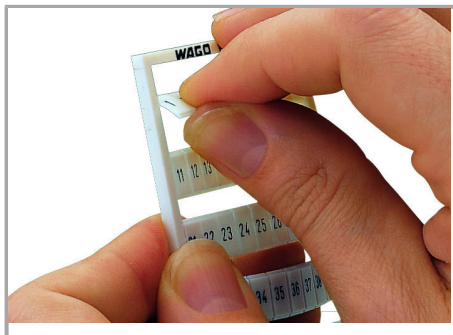

Geometrical Data

Marker/Strip width	5 mm
Marker width	5 mm

Material Data

Color	violet
Weight	9 g

Commercial data

Packaging type	BOX
Country of origin	DE
GTIN	4055143251853
Customs tariff number	4911990000

Counterpart

Installation Notes

Application

Separating a strip from the WMB marker card.