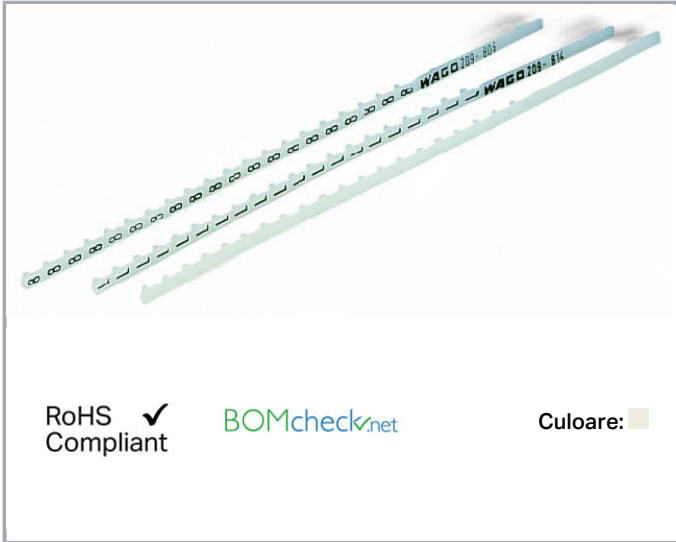

Fișă tehnică | Număr articol: 209-811

Marker tags; MARKED; E; not stretchable; Horizontal marking; snap-on type; white

www.wago.com/209-811

Date

Technical Data

Marking	E
Marking (number)	20
Marking direction	Horizontal marking
Marking color	black
Marking type	Symbol

Material Data

Color	white
Weight	0,6 g
Fire load	0,01 MJ

Commercial data

Product Group	2 (Terminal Block Accessories)
Packaging type	BOX
Country of origin	DE
GTIN	4017332276559
Customs tariff number	491 19900000