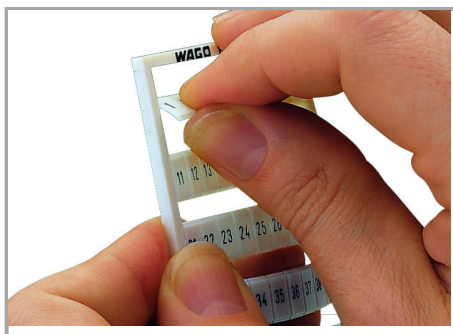

Fire load 0,257 MJ

Commercial data

Product Group	2 (Terminal Block Accessories)
Packaging type	BOX
Country of origin	DE
GTIN	4044918609197
Customs tariff number	49119900000

Counterpart

Installation Notes

Application

Separating a strip from the WMB marker card.