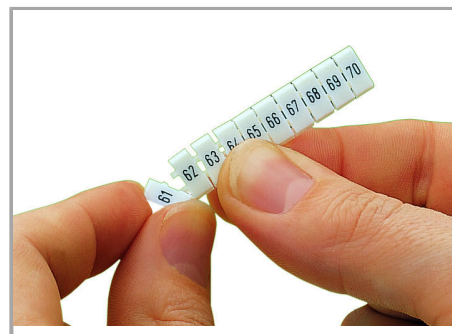

Separating an individual marker from the WMB marker strip – for larger terminal blocks.

Marking

Supus modificărilor.