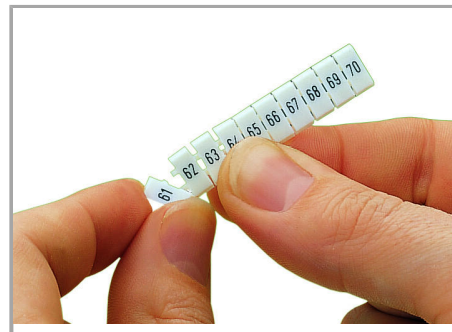

Fișă tehnică | Număr articol: 793-547

WMB marking card; as card; MARKED; R2, S2, T2, U2, V2, W2, X2, Y2, Z2,SL (10x); not stretchable; Horizontal marking; snap-on type; white

www.wago.com/793-547

Date

Technical Data

Geometrical Data

Marker/Strip width	5 mm
Marker width	5 mm

Material Data

Color	white
Weight	8,5 g

Supus modificărilor.

WAGO Kontakttechnik GmbH & Co. KG
/Representative Office Romania
Sos. Pipera-Tunari nr. 1/1
building 1, 2nd floor | 077190 Voluntari, Ilfov
Tel.: +40-(0)31 421 85 68 | Email: info-RO@wago.com

Counterpart

Installation Notes

Application

Separating a strip from the WMB marker card.

Stretching a WMB marker strip.

Separating an individual marker from the WMB marker strip – for larger terminal blocks.