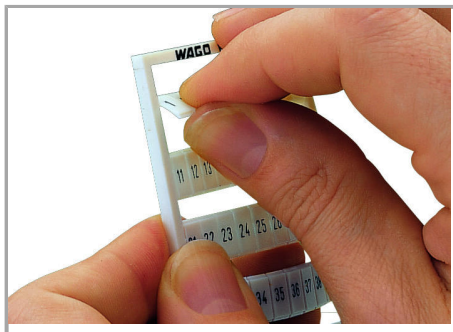

Fire load 0,257 MJ

Commercial data

Product Group	2 (Terminal Block Accessories)
Packaging type	BOX
Country of origin	DE
GTIN	4017332410571
Customs tariff number	49119900000

Counterpart

Installation Notes

Application

Separating a strip from the WMB marker card.