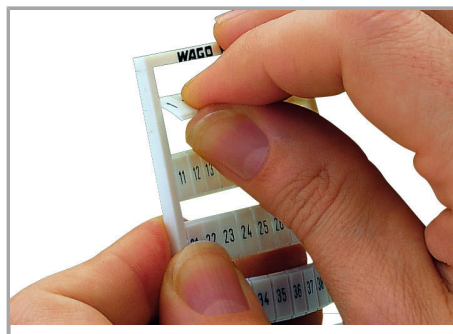

Weight	8,5 g
Fire load	0,257 MJ

Commercial data

Product Group	2 (Terminal Block Accessories)
Packaging type	BOX
Country of origin	DE
GTIN	4017332589642
Customs tariff number	491 19900000

Counterpart

Installation Notes

Application

Separating a strip from the WMB marker card.