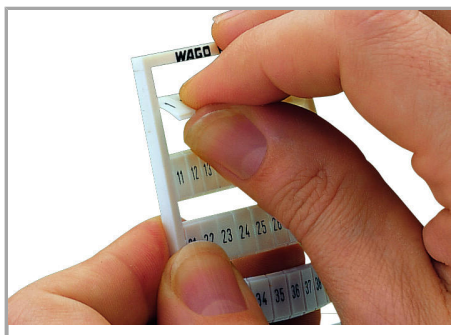

Weight 7,2 g

Commercial data

Packaging type	bag
Country of origin	DE
GTIN	4055143762557
Customs tariff number	491 19900000

Counterpart

Installation Notes

Application

Separating a strip from the WMB marker card.