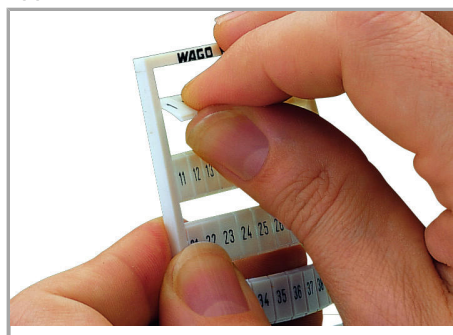

Weight	7,2 g
Fire load	0,215 MJ

Commercial data

Product Group	2 (Terminal Block Accessories)
Packaging type	BOX
Country of origin	DE
GTIN	4045454814830
Customs tariff number	491 19900000

Counterpart

Installation Notes

Application

Separating a strip from the WMB marker card.