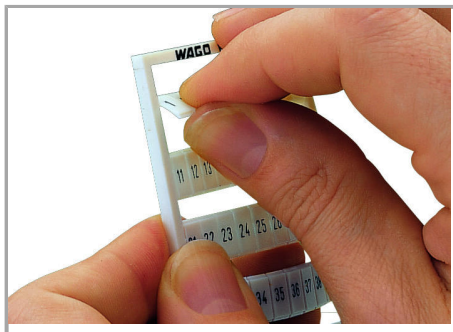

Fire load 0,257 MJ

Commercial data

Product Group	2 (Terminal Block Accessories)
Packaging type	BOX
Country of origin	DE
GTIN	4017332639200
Customs tariff number	49119900000

Counterpart

Installation Notes

Application

Separating a strip from the WMB marker card.