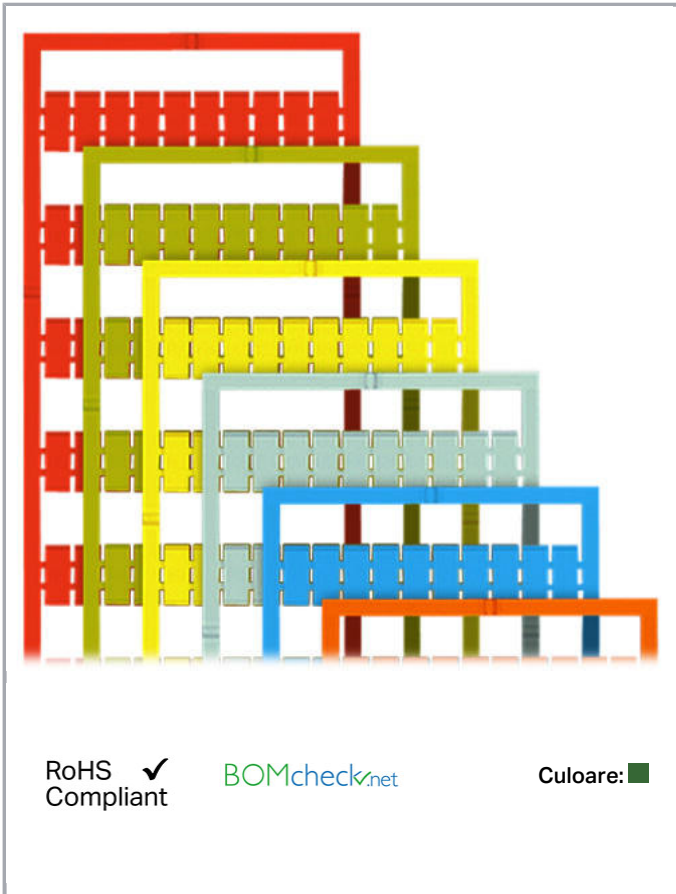

## Fișă tehnică | Număr articol: 793-609/000-023

WMB marking card; as card; MARKED; 151 ... 200 (2x); not stretchable;

Vertical marking; snap-on type; green

[www.wago.com/793-609/000-023](http://www.wago.com/793-609/000-023)

#### Technical Data

Marking	151 ... 200
Marking (number)	2
Marking direction	Vertical marking
Marking color	black
Marking type	Numbers
Darstellung des Aufdrucks	consecutive numbers per strip
Pre-assembly	10 strips with 10 markers per card

## Geometrical Data

Marker/Strip width	5 mm
Marker width	5 mm