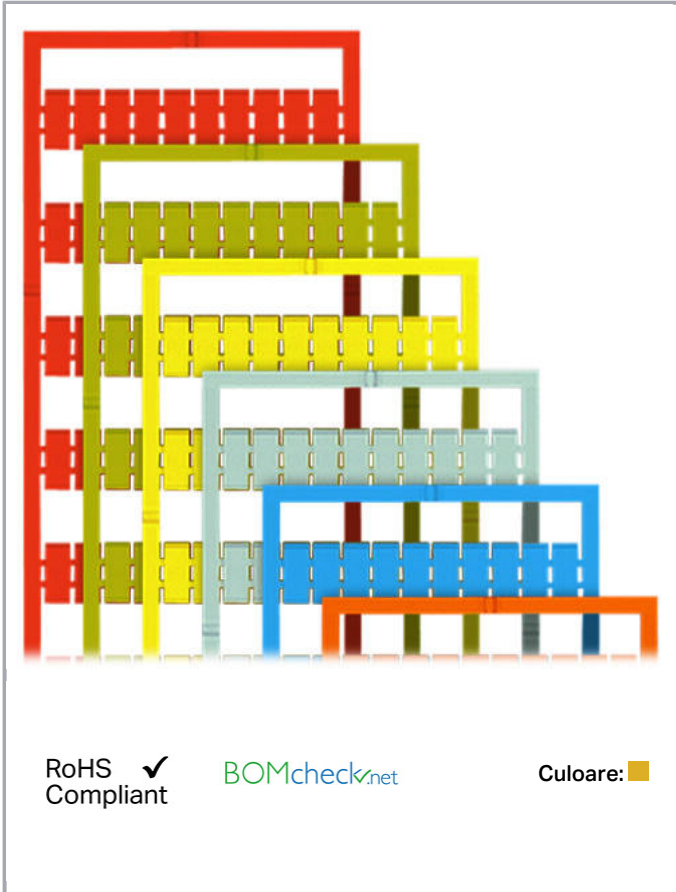

Fișă tehnică | Număr articol: 793-509/000-002

WMB marking card; as card; MARKED; 151 ... 200 (2x); not stretchable;
Horizontal marking; snap-on type; yellow

www.wago.com/793-509/000-002

Date

Technical Data

Marking	151 ... 200
Marking (number)	2
Marking direction	Horizontal marking
Marking color	black
Marking type	Digits
Darstellung des Aufdrucks	consecutive numbers per strip
Pre-assembly	10 strips with 10 markers per card

Aveți întrebări despre produsele noastre?
Vă stăm la dispoziție pentru preluarea apelului la +40 (0) 31 421 85 68.

Geometrical Data

Marker/Strip width	5 mm
Marker width	5 mm

Material Data

Color	yellow
Weight	9 g
Fire load	0,27 MJ

Stretching a WMB marker strip.

Separating an individual marker from the WMB marker strip – for larger terminal blocks.

Marking

Supus modificărilor.

Snapping a WMB marker strip into the marker slot of the double marker carrier.