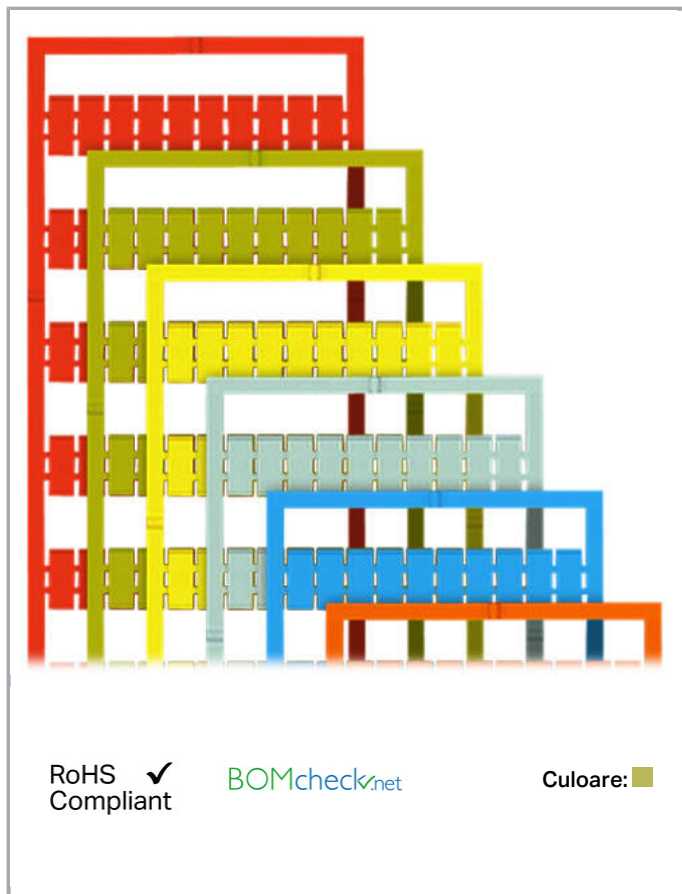

Fișă tehnică | Număr articol: 793-506/000-017

WMB marking card; as card; MARKED; 41 ... 50 (10x); not stretchable;

Horizontal marking; snap-on type; light green

www.wago.com/793-506/000-017

Date

Technical Data

Marking	41 ... 50
Marking (number)	10
Marking direction	Horizontal marking
Marking color	black
Marking type	Digits
Darstellung des Aufdrucks	consecutive numbers per strip
Pre-assembly	10 strips with 10 markers per card

Aveți întrebări despre produsele noastre?
Vă stăm la dispoziție pentru preluarea apelului la +40 (0) 31 421 85 68.

Geometrical Data

Marker/Strip width	5 mm
Marker width	5 mm

Material Data

Color	light green
Weight	9 g
Fire load	0,27 MJ

Separating an individual marker from the WMB marker strip – for larger terminal blocks.

Marking

Supus modificărilor.

Snapping a WMB marker strip into the marker slot of the double marker carrier.

Snapping a marking strip into the marker slot.