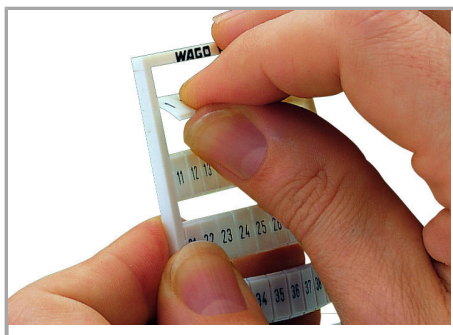

Weight	6,5 g

Commercial data

Packaging type	BOX
Country of origin	DE
GTIN	4055143252836
Customs tariff number	491 19900000

Counterpart

Installation Notes

Application

Separating a strip from the WMB marker card.