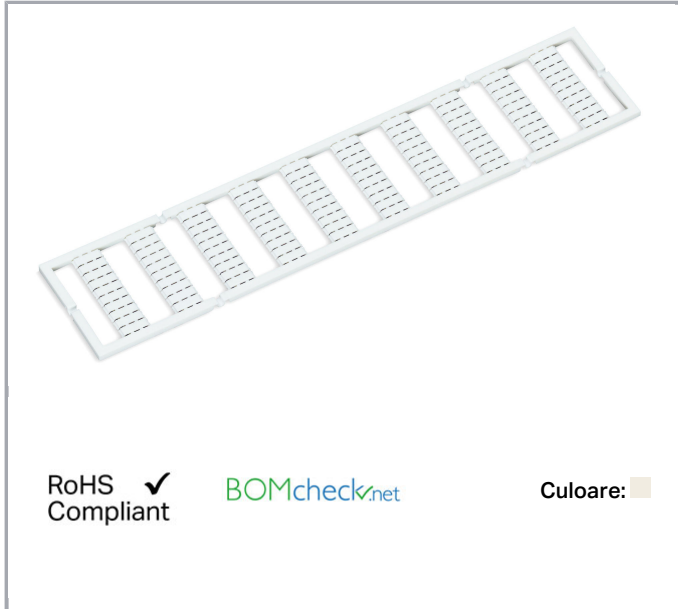

## Fișă tehnică | Număr articol: 793-3481

WMB marking card; as card; MARKED; 401, 403, 405, ..., 499 and 402, 404, 406, ..., 500 (1x); Horizontal marking; snap-on type; white

[www.wago.com/793-3481](http://www.wago.com/793-3481)