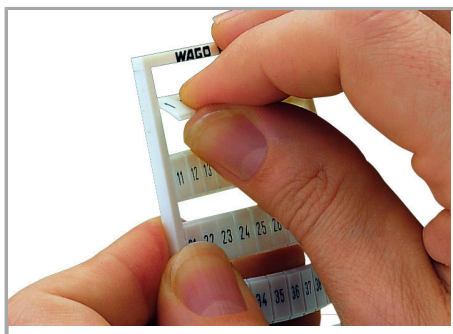

Fire load

0,257 MJ

Commercial data

Product Group	2 (Terminal Block Accessories)
Packaging type	BOX
Country of origin	DE
GTIN	4017332397421
Customs tariff number	49119900000

Counterpart

Installation Notes

Application

Separating a strip from the WMB marker card.