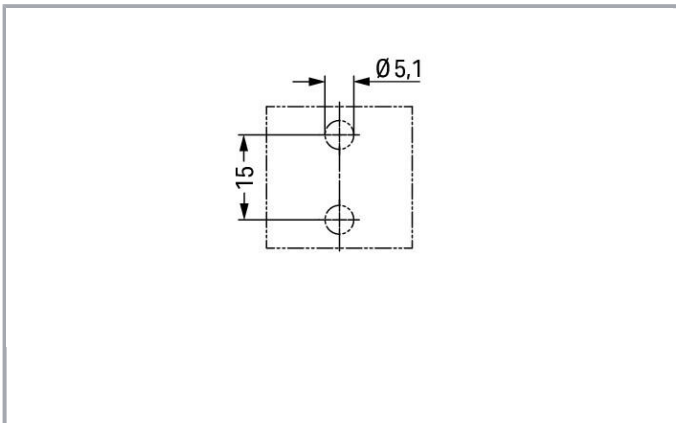

Fișă tehnică | Număr articol: 890-624

Mounting plate; 4-pole; for distribution connectors; Plastic; black

www.wago.com/890-624

Date

Mechanical data

Mounting type

Screw mounting

Suitable