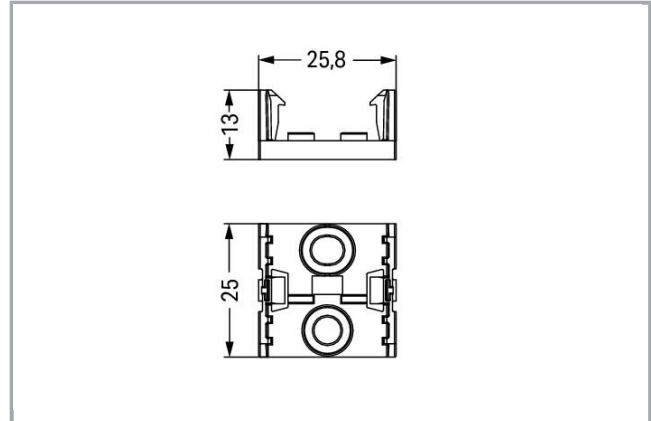

Fișă tehnică | Număr articol: 890-624

Mounting plate; 4-pole; for distribution connectors; Plastic; black

www.wago.com/890-624

Date

Mechanical data

Mounting type

Screw mounting

Suitable