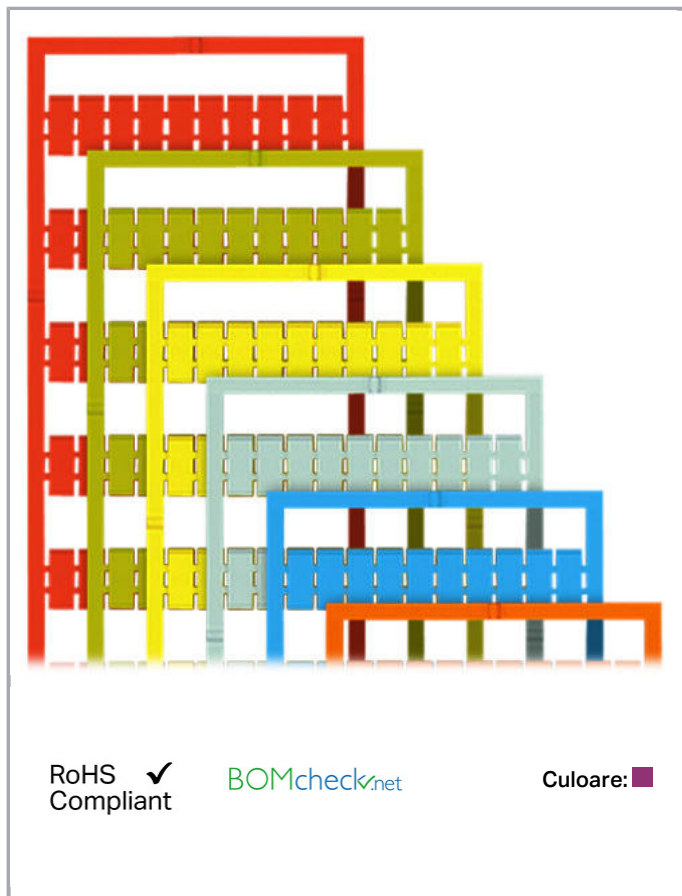

Fișă tehnică | Număr articol: 793-4501/000-024

WMB marking card; as card; stretchable 4 - 4.2 mm; plain; snap-on type;
violet

www.wago.com/793-4501/000-024

Descriere articol

Custom Labeling

Markers can also be customized using our Smart Designer Configuration Software.

Simply click on the "Configure" button on the right and label the markers as needed. To place an order, you must first register with the WAGO Configuration Software.

For re-orders, simply use the provided item number; this number can also be found in your software projects.

Geometrical Data

Marker/Strip width	4 ... 4.2 mm
Marker width	4 mm

Material Data

Color	violet
Weight	7,3 g
Fire load	0,219 MJ

Commercial data

Packaging type	BOX
Country of origin	DE
GTIN	4045454001933
Customs tariff number	491 19900000