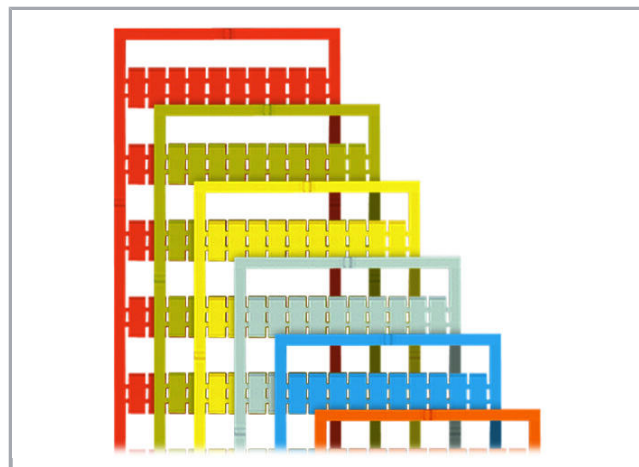

Fișă tehnică | Număr articol: 793-4501/000-024

WMB marking card; as card; stretchable 4 - 4.2 mm; plain; snap-on type;
violet

www.wago.com/793-4501/000-024

Descriere articol

Custom Labeling

Markers can also be customized using our Smart Designer Configuration Software.

Geometrical Data

Marker/Strip width	4 ... 4.2 mm
Marker width	4 mm

Material Data

Color	violet
Weight	7,3 g
Fire load	0,219 MJ

Commercial data

Packaging type	BOX
Country of origin	DE
GTIN	4045454001933
Customs tariff number	491 19900000