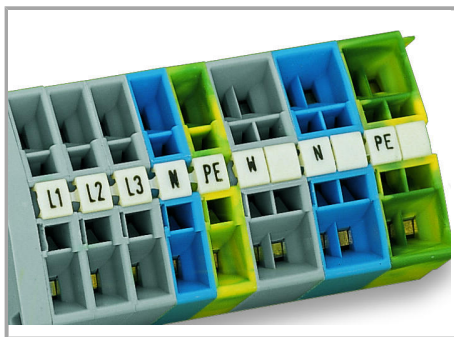

Marker width	5 mm

Material Data

Color	blue
Weight	6,3 g
Fire load	0,201 MJ

Commercial data

Product Group	2 (Terminal Block Accessories)
Packaging type	BOX
Country of origin	DE
GTIN	4017332313773
Customs tariff number	4911990000

Counterpart

Installation Notes

Marking

Marking via Mini-WSB Quick markers.

Familie de produse

Mini-WSB

Afișare globală produse din familie.

Supus modificărilor.