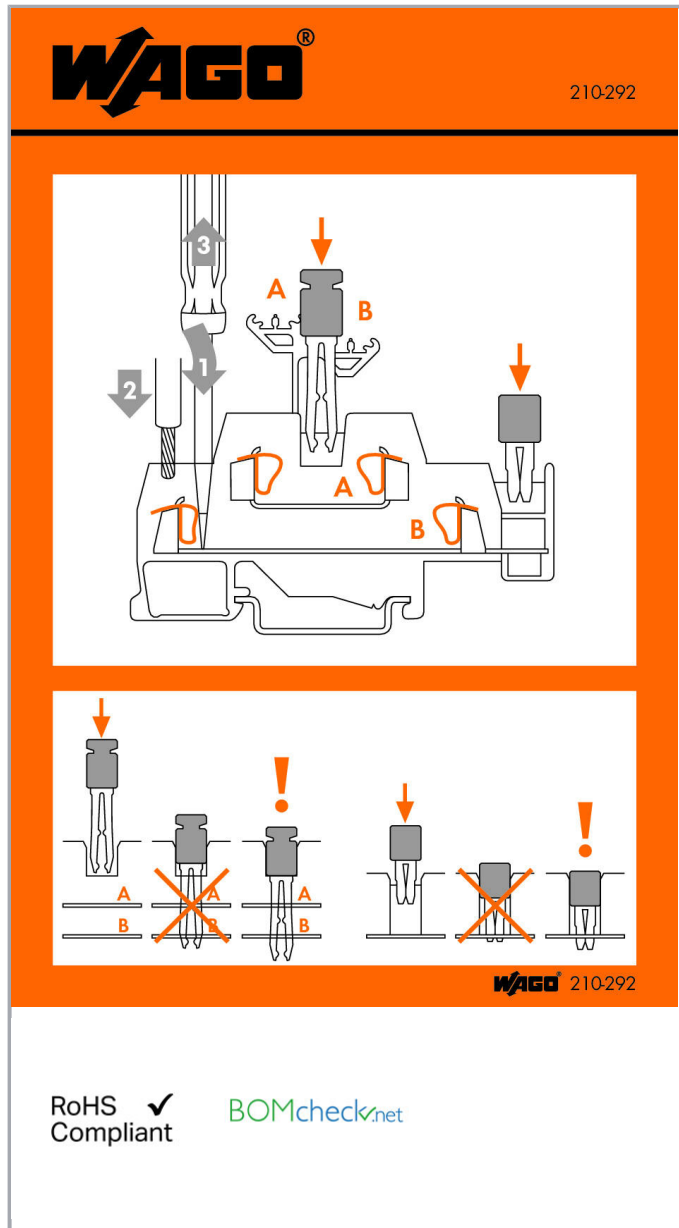

Fișă tehnică | Număr articol: 210-292

Stickers for operating instructions; for double- and triple-deck terminal blocks; 280 and 281 Series

[www.wago.com/210-292](http://www.wago.com/210-292)

RoHS  Compliant