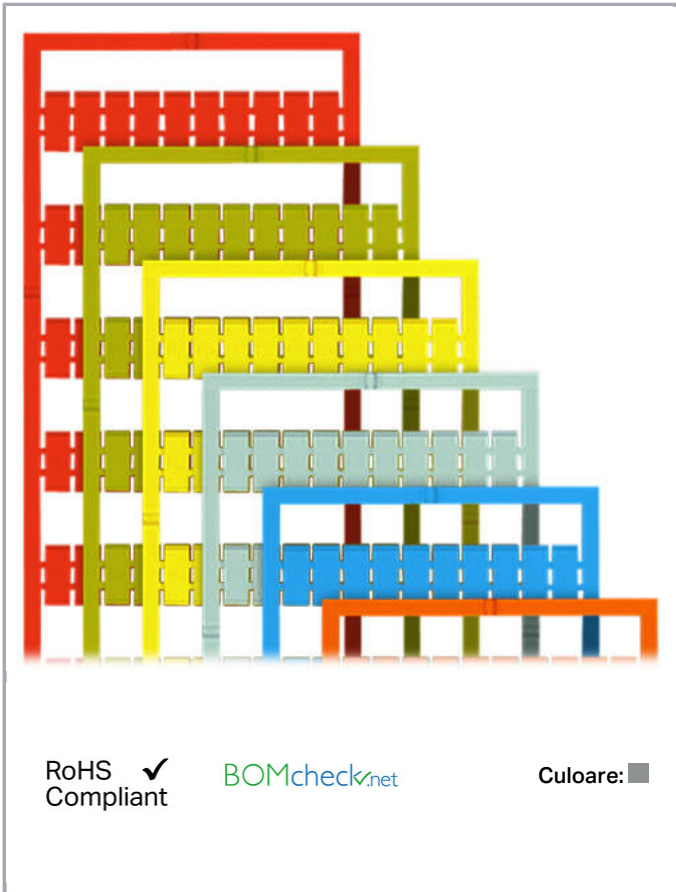

## Fișă tehnică | Număr articol: 793-5502/000-007

WMB marking card; as card; MARKED; 1 ... 10 (10x); stretchable 5 - 5.2 mm;  
Horizontal marking; snap-on type; gray

[www.wago.com/793-5502/000-007](http://www.wago.com/793-5502/000-007)

#### Technical Data

Marking	1 ... 10
Marking (number)	10
Marking direction	Horizontal marking
Marking color	black
Marking type	Digits
Darstellung des Aufdrucks	consecutive numbers per strip
Pre-assembly	10 strips with 10 markers per card

## Geometrical Data

Marker/Strip width	5 ... 5.2 mm
Marker width	5 mm