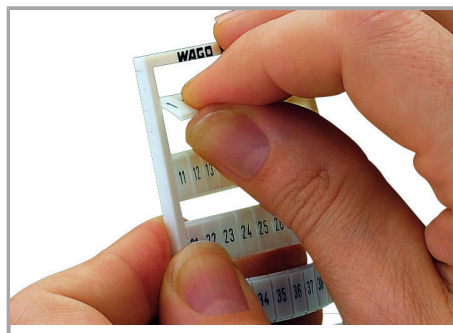

Geometrical Data

Marker/Strip width	5 ... 5.2 mm
Marker width	5 mm

Material Data

Color	gray
Weight	8,8 g
Fire load	0,264 MJ

Commercial data

Packaging type	BOX
Country of origin	DE
GTIN	4045454634155
Customs tariff number	491 19900000

Counterpart

Installation Notes

Application

Separating a strip from the WMB marker card.