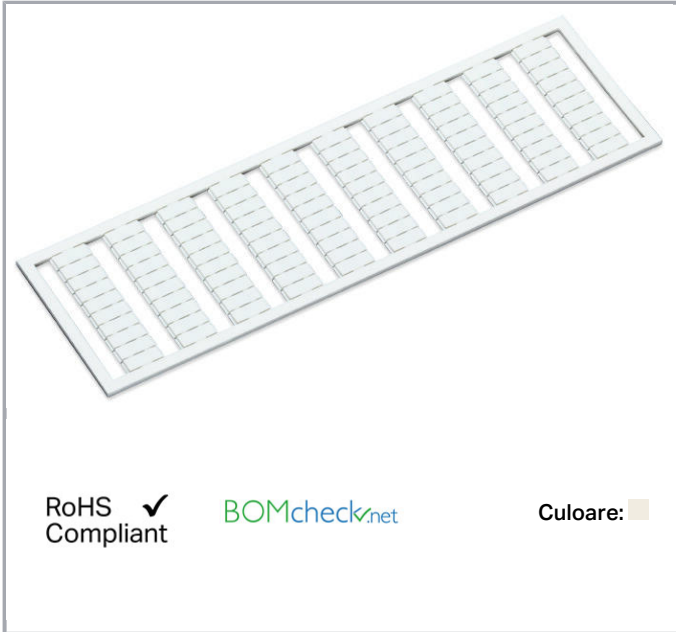

## Fișă tehnică | Număr articol: 209-734

WSB marking card; as card; MARKED; 33 / 34 (50 each); not stretchable;

Vertical marking; snap-on type; white

[www.wago.com/209-734](http://www.wago.com/209-734)