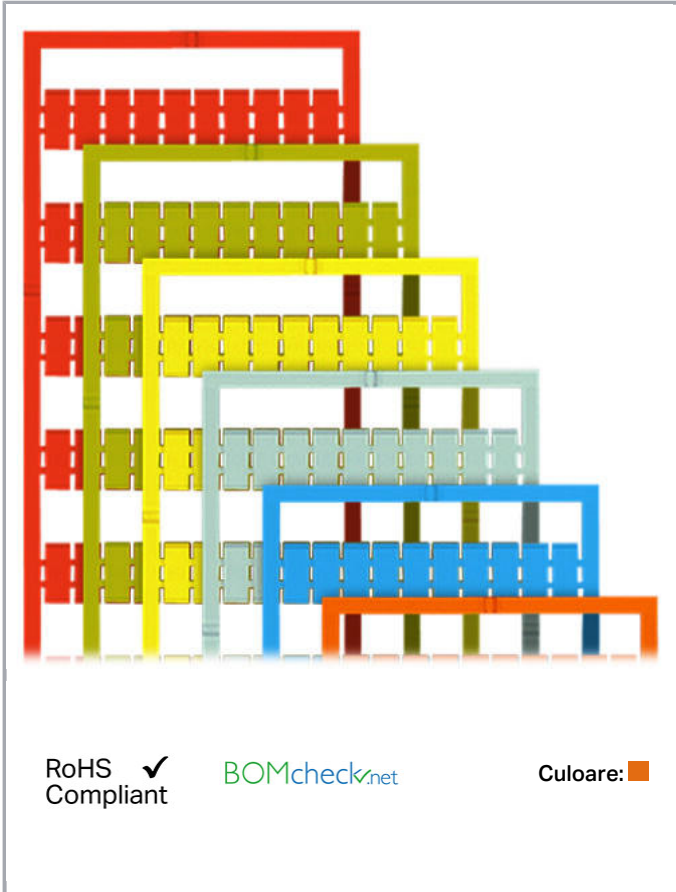

## Fișă tehnică | Număr articol: 793-676/000-012

WMB marking card; as card; MARKED; L3 (100x); not stretchable; Vertical marking; snap-on type; orange

[www.wago.com/793-676/000-012](http://www.wago.com/793-676/000-012)

#### Technical Data

Marking	L3
Marking (number)	100
Marking direction	Vertical marking
Marking color	black
Marking type	Symbol
Darstellung des Aufdrucks	same symbols per strip
Pre-assembly	10 strips with 10 markers per card

## Geometrical Data

Marker/Strip width	5 mm
Marker width	5 mm