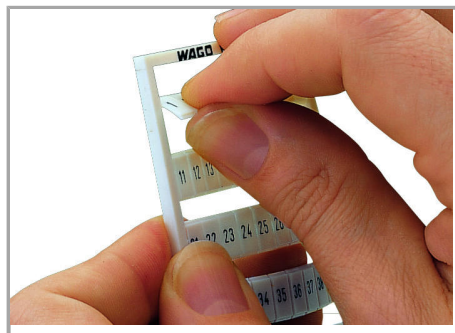

Geometrical Data

Marker/Strip width	5 mm
Marker width	5 mm

Material Data

Color	orange
Weight	9 g
Fire load	0,27 MJ

Commercial data

Product Group	2 (Terminal Block Accessories)
Packaging type	BOX
Country of origin	DE
GTIN	4017332034609
Customs tariff number	49119900000

Counterpart

Installation Notes

Application

Separating a strip from the WMB marker card.