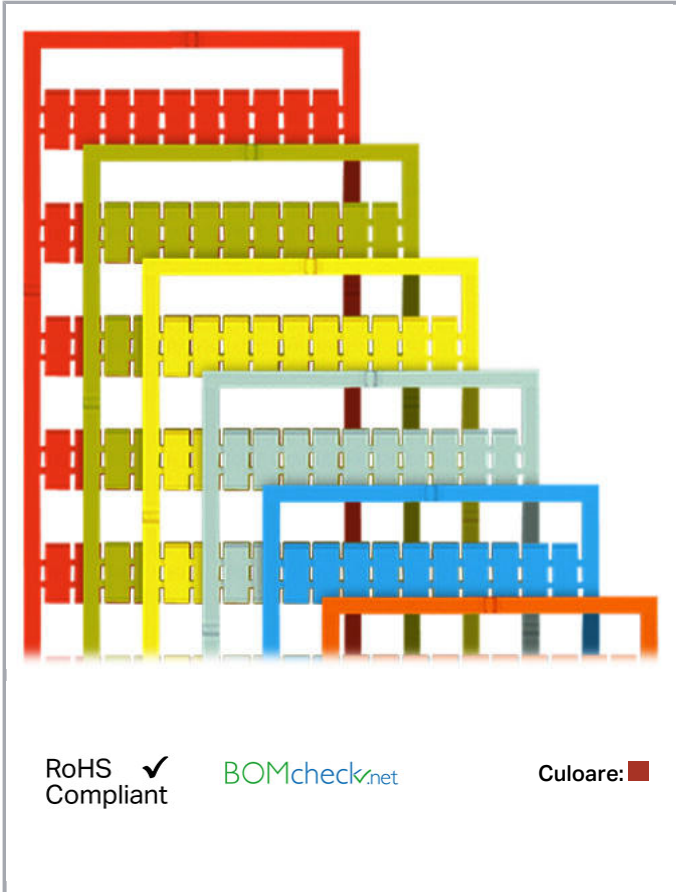

## Fișă tehnică | Număr articol: 793-652/000-005

WMB marking card; as card; MARKED; +/- (50x); not stretchable; Vertical marking; snap-on type; red

[www.wago.com/793-652/000-005](http://www.wago.com/793-652/000-005)

#### Technical Data

Marking	+/-
Marking (number)	50
Marking direction	Vertical marking
Marking color	black
Marking type	Symbol
Darstellung des Aufdrucks	same symbols per strip
Pre-assembly	10 strips with 10 markers per card

## Geometrical Data

Marker/Strip width	5 mm
Marker width	5 mm