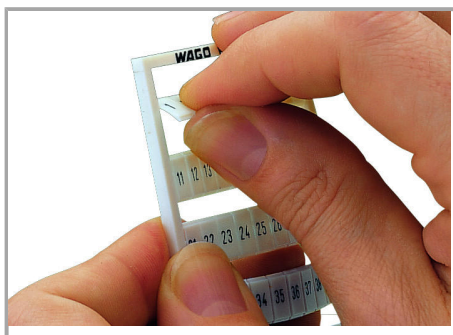

Material Data

Color	white
Weight	8,4 g
Fire load	0,256 MJ

Commercial data

Product Group	2 (Terminal Block Accessories)
Packaging type	BOX
Country of origin	DE
GTIN	4045454817053
Customs tariff number	49119900000

Counterpart

Installation Notes

Application

Separating a strip from the WMB marker card.