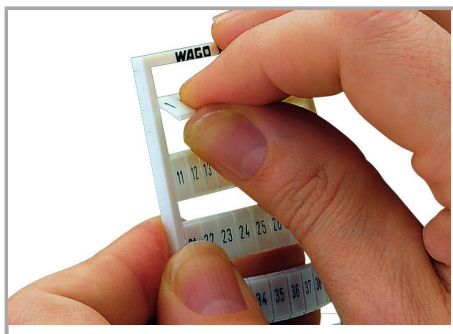

Weight	8,5 g
Fire load	0,257 MJ

Commercial data

Product Group	2 (Terminal Block Accessories)
Packaging type	BOX
Country of origin	DE
GTIN	4017332589659
Customs tariff number	491 19900000

Counterpart

Installation Notes

Application

Separating a strip from the WMB marker card.