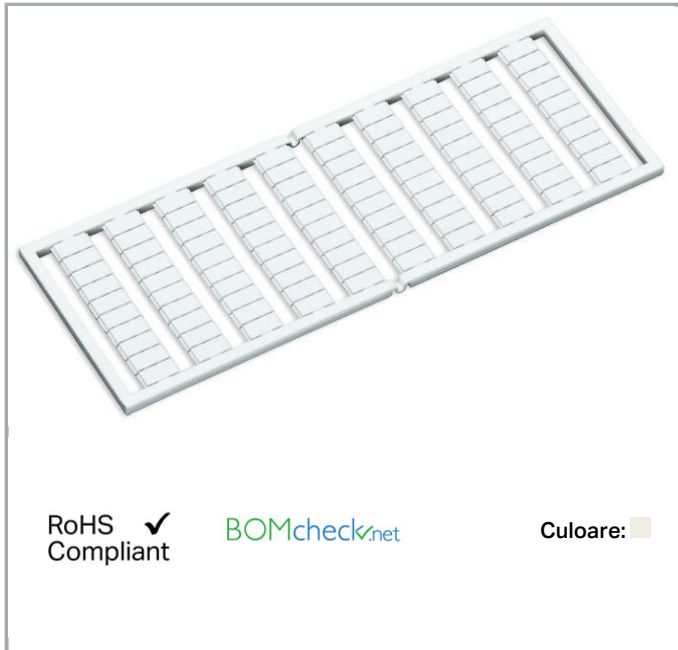

Fișă tehnică | Număr articol: 209-986

WSB marking card; as card; MARKED; A190.0, A190.1, ..., A199.6, A199.7 (1 each); not stretchable; Vertical marking; snap-on type; white

www.wago.com/209-986

Date

Technical Data

Marking	A190.0, A190.1, ..., A199.6, A199.7
Marking (number)	1
Marking direction	Vertical marking
Marking color	black
Marking type	Symbol
Darstellung des Aufdrucks	consecutive symbols per strip
Pre-assembly	10 strips with 10 markers per card