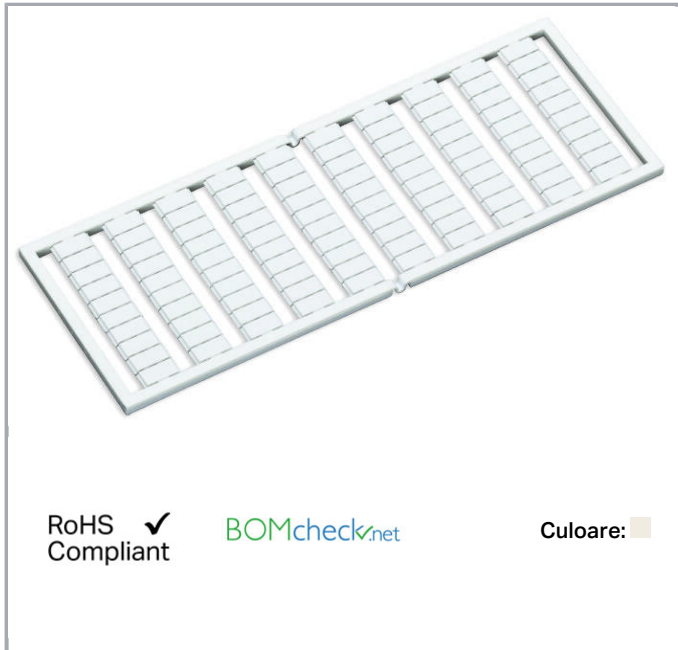

Fișă tehnică | Număr articol: 209-985

WSB marking card; as card; MARKED; A180.0, A180.1, ..., A189.6, A189.7 (1 each); not stretchable; Vertical marking; snap-on type; white

www.wago.com/209-985

Date

Technical Data

Marking	A180.0, A180.1, ..., A189.6, A189.7
Marking (number)	1
Marking direction	Vertical marking
Marking color	black
Marking type	Symbol
Darstellung des Aufdrucks	consecutive symbols per strip
Pre-assembly	10 strips with 10 markers per card