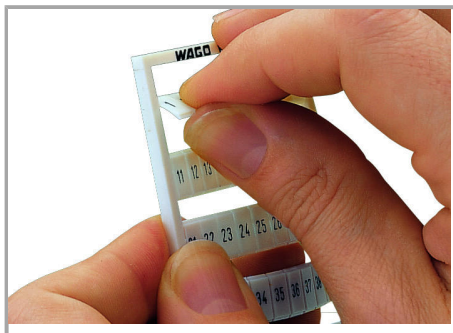

Material Data

Color	white
Weight	8,4 g
Fire load	0,256 MJ

Commercial data

Product Group	2 (Terminal Block Accessories)
Packaging type	BOX
Country of origin	DE
GTIN	4045454361594
Customs tariff number	4911990000

Counterpart

Installation Notes

Application

Separating a strip from the WMB marker card.